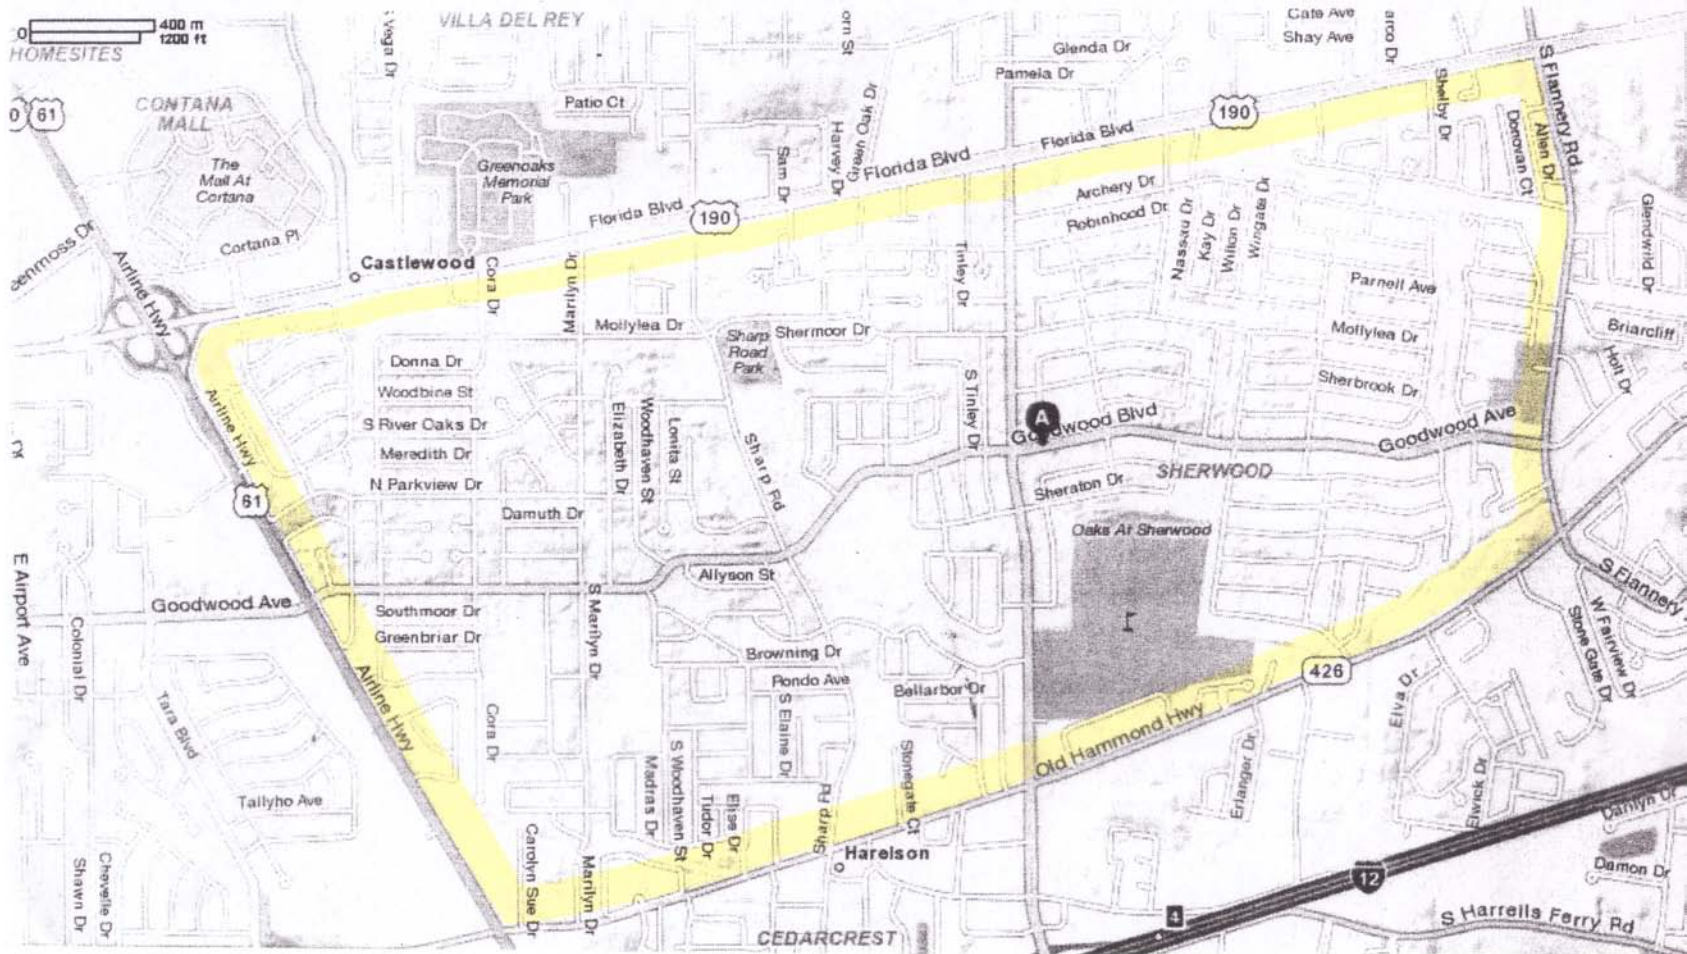

HOMESITES

61
Arling Hwy

61
Goodwood Ave

61
Arling Hwy

VILLA DEL REY

Castlewood

190
Florida Blvd

190
Florida Blvd

426
Old Hammond Hwy

Harellson

CEDARCREST

4
S Harrells Ferry Rd

CORTANA MALL
The Mall At Cortana
Cortana Pl

Greenoaks Memorial Park
Patio Ct

Sharp Road Park
Sharp Rd

SHERWOOD
Oaks At Sherwood

61
Arling Hwy

61
Goodwood Ave

61
Arling Hwy

Castlewood

190
Florida Blvd

190
Florida Blvd

426
Old Hammond Hwy

Harellson

CEDARCREST

4
S Harrells Ferry Rd

CORTANA MALL
The Mall At Cortana
Cortana Pl

Greenoaks Memorial Park
Patio Ct

Sharp Road Park
Sharp Rd

SHERWOOD
Oaks At Sherwood